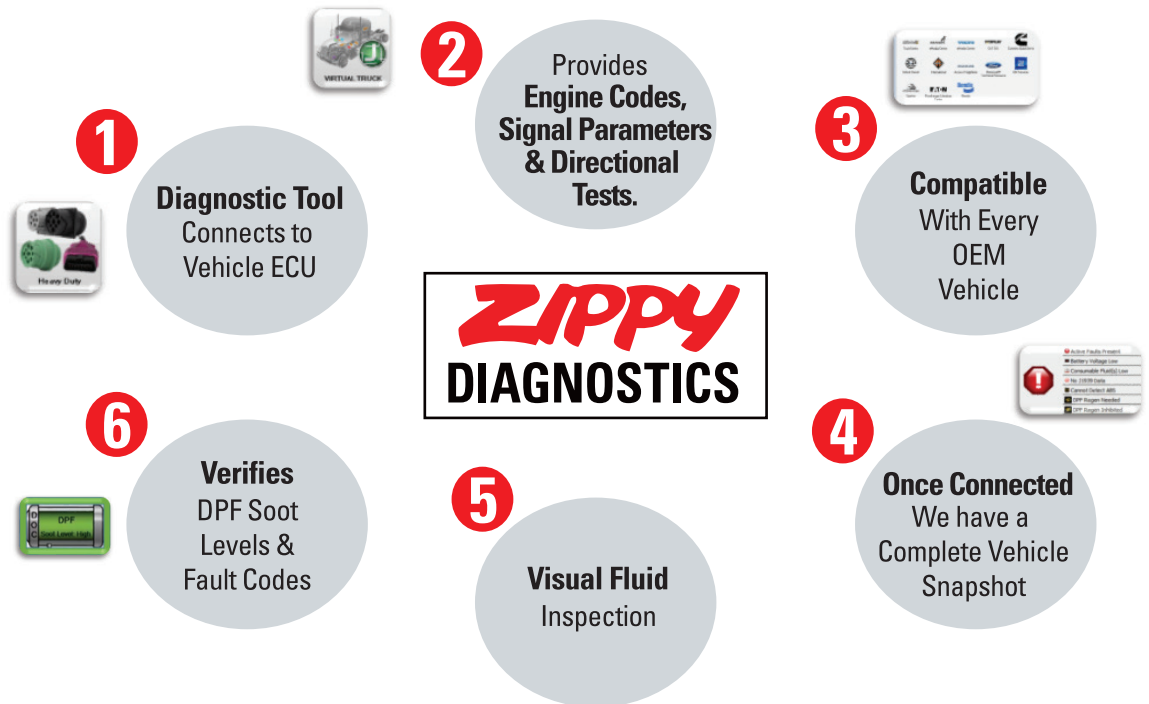

Power and Protection with Confidence®

TRUCK RELIABILITY

DATA-DRIVEN MAINTENANCE

At Zippy we use a data-driven approach for truck maintenance reliability by performing an on-board diagnostic service each time we touch your Heavy-Duty vehicle. This preventative measure helps our clients remove the guess work that only visual inspections offer with *“data-driven maintenance reliability”*.

ZIPPY
TRUCK
REPAIRS

COMPLIMENTARY
SERVICE FOR OUR CLIENTS

ONLY TAKES
5 MINUTES!

Our diagnostic tool provides troubleshooting codes and the visuals of your engine's condition in REAL TIME. With this service, we are raising the standards in customer service and preventative maintenance!

VISUAL CONSUMABLES
FLUID CHECK

AFTER TREATMENT
DIAGNOSTICS