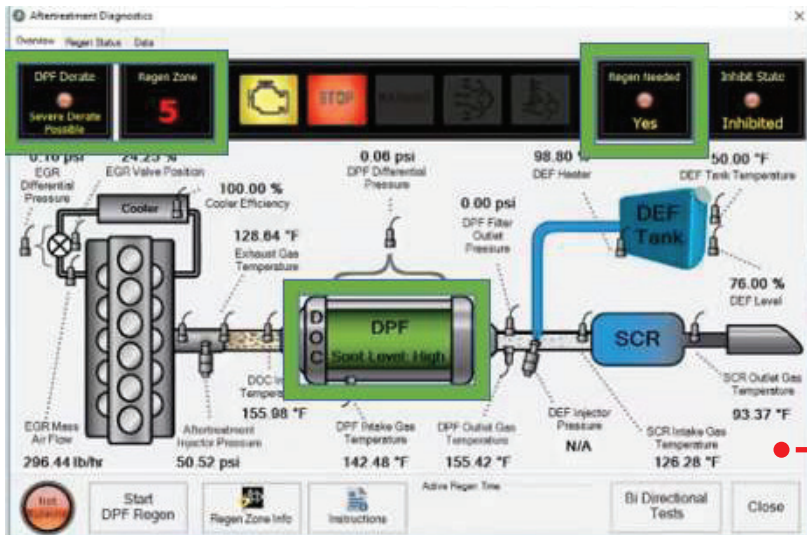

ZIPPY
TRUCK
REPAIRS

COMPLIMENTARY
SERVICE FOR OUR CLIENTS

ONLY TAKES
5 MINUTES!

Our diagnostic tool provides troubleshooting codes and the visuals of your engine's condition in REAL TIME. With this service, we are raising the standards in customer service and preventative maintenance!

VISUAL CONSUMABLES
FLUID CHECK

AFTER TREATMENT
DIAGNOSTICS